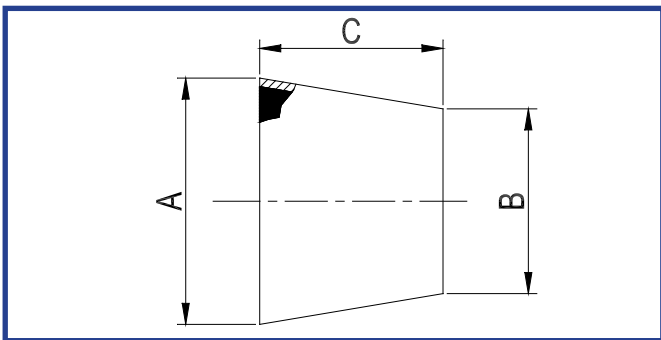

**L31 (3A) CONCENTRIC REDUCER 304,304L,316,316L**

**L32 (3A) ECCENTRIC REDUCER 304,304L,316,316L**

STOCK CODE	SIZE	A (MM)	B (MM)	C (MM)	D (MM)
N/A	1½" x 1"	1.5"	1.0"	2.0"	2.0"
N/A	2" x 1"	2.0"	1.0"	4.0"	4.0"
N/A	2" x 1½"	2.0"	1.5"	2.0"	2.0"
N/A	2½" x 1"	2.5"	1.0"	6.0"	6.0"
N/A	2½" x 1½"	2.5"	1.5"	4.0"	4.0"
N/A	2½" x 2"	2.5"	2.0"	2.0"	2.0"
N/A	3" x 1"	3.0"	1.0"	8.0"	8.0"
N/A	3" x 1½"	3.0"	1.5"	6.0"	6.0"
N/A	3" x 2"	3.0"	2.0"	4.0"	4.0"
N/A	3" x 2½"	3.0"	2.5"	2.0"	2.0"
N/A	4" x 1"	4.0"	1.0"	12.0"	12.0"
N/A	4" x 1½"	4.0"	1.5"	10.0"	10.0"
N/A	4" x 2"	4.0"	2.0"	8.0"	8.0"
N/A	4" x 2½"	4.0"	2.5"	6.0"	6.0"
N/A	4" x 3"	4.0"	3.0"	4.0"	4.0"