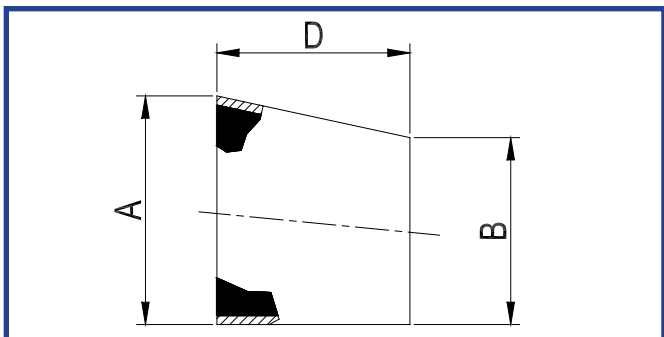

**L31 (3A) CONCENTRIC REDUCER 304,304L,316,316L**

**L32 (3A) ECCENTRIC REDUCER 304,304L,316,316L**

STOCK CODE	SIZE	A (MM)	B (MM)	C (MM)	D (MM)
N/A	1½" x 1"	1.5"	1.0"	2.0"	2.0"
N/A	2" x 1"	2.0"	1.0"	4.0"	4.0"
N/A	2" x 1½"	2.0"	1.5"	2.0"	2.0"
N/A	2½" x 1"	2.5"	1.0"	6.0"	6.0"
N/A	2½" x 1½"	2.5"	1.5"	4.0"	4.0"
N/A	2½" x 2"	2.5"	2.0"	2.0"	2.0"
N/A	3" x 1"	3.0"	1.0"	8.0"	8.0"
N/A	3" x 1½"	3.0"	1.5"	6.0"	6.0"
N/A	3" x 2"	3.0"	2.0"	4.0"	4.0"
N/A	3" x 2½"	3.0"	2.5"	2.0"	2.0"
N/A	4" x 1"	4.0"	1.0"	12.0"	12.0"
N/A	4" x 1½"	4.0"	1.5"	10.0"	10.0"
N/A	4" x 2"	4.0"	2.0"	8.0"	8.0"
N/A	4" x 2½"	4.0"	2.5"	6.0"	6.0"
N/A	4" x 3"	4.0"	3.0"	4.0"	4.0"