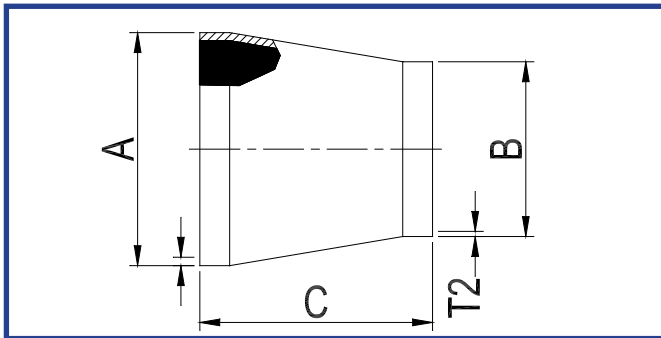

SMS CONCENTRIC REDUCER 304,304L,316,316L

SMS ECCENTRIC REDUCER 304,304L,316,316L

STOCK CODE	SIZE	A (MM)	T1 (MM)	B (MM)	T2 (MM)	C (MM)	D (MM)
N/A	38 x 25	38.0	1.25	25.0	1.25	39.0	46.0
N/A	51 x 25	51.0	1.25	25.0	1.25	57.0	68.0
N/A	51 x 38	51.0	1.25	38.0	1.25	39.0	47.0
N/A	63.5 x 25	63.5	1.5	25.0	1.25	74.0	90.5
N/A	63.5 x 38	63.5	1.5	38.0	1.25	57.0	70.0
N/A	63.5 x 51	63.5	1.5	51.0	1.25	39.0	44.0
N/A	76 x 25	76.1	1.6	25.0	1.25	92.0	-
N/A	76 x 38	76.1	1.6	38.0	1.25	74.0	89.0
N/A	76 x 51	76.1	1.6	51.0	1.25	57.0	68.0
N/A	76 x 63.5	76.1	1.6	63.5	1.5	39.0	47.0
N/A	101.6 x 51	101.6	2.0	51.0	1.25	95.0	117.0
N/A	101.6 x 63	101.6	2.0	63.5	1.5	78.0	94.0
N/A	101.6 x 76	101.6	2.0	76.1	1.6	60.0	74.0
N/A	104 x 51	104.0	2.0	51.0	1.25	94.0	117.0
N/A	104 x 63.5	104.0	2.0	63.5	1.5	78.0	93.0
N/A	104 x 76	104.0	2.0	76.1	1.6	60.0	73.0