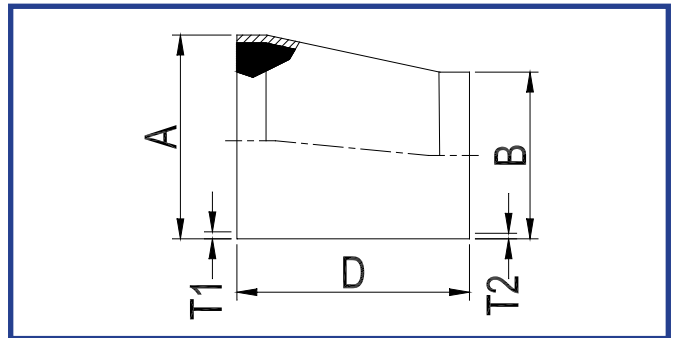

SMS CONCENTRIC REDUCER 304,304L,316,316L

SMS ECCENTRIC REDUCER 304,304L,316,316L

STOCK CODE	SIZE	A (MM)	T1 (MM)	B (MM)	T2 (MM)	C (MM)	D (MM)
N/A	38 x 25	38.0	1.25	25.0	1.25	39.0	46.0
N/A	51 x 25	51.0	1.25	25.0	1.25	57.0	68.0
N/A	51 x 38	51.0	1.25	38.0	1.25	39.0	47.0
N/A	63.5 x 25	63.5	1.5	25.0	1.25	74.0	90.5
N/A	63.5 x 38	63.5	1.5	38.0	1.25	57.0	70.0
N/A	63.5 x 51	63.5	1.5	51.0	1.25	39.0	44.0
N/A	76 x 25	76.1	1.6	25.0	1.25	92.0	-
N/A	76 x 38	76.1	1.6	38.0	1.25	74.0	89.0
N/A	76 x 51	76.1	1.6	51.0	1.25	57.0	68.0
N/A	76 x 63.5	76.1	1.6	63.5	1.5	39.0	47.0
N/A	101.6 x 51	101.6	2.0	51.0	1.25	95.0	117.0
N/A	101.6 x 63	101.6	2.0	63.5	1.5	78.0	94.0
N/A	101.6 x 76	101.6	2.0	76.1	1.6	60.0	74.0
N/A	104 x 51	104.0	2.0	51.0	1.25	94.0	117.0
N/A	104 x 63.5	104.0	2.0	63.5	1.5	78.0	93.0
N/A	104 x 76	104.0	2.0	76.1	1.6	60.0	73.0