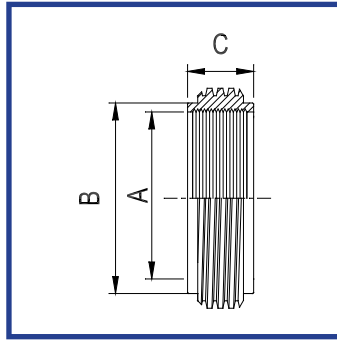

**IDF WELD MALE 316L, 304**

STOCK CODE	SIZE	E (MM)	F (MM)	G (MM)
IWM1	1"	22.00	25.65	21.50
IMW112	1 1/2"	34.90	38.35	21.5
IWM2	2"	47.60	51.50	21.50
IWM212	2 1/2"	60.30	63.75	21.50
IWM3	3"	73.00	76.45	21.50
IWM4	4"	97.60	101.85	30.00

**IDF WELD LINER 316L, 304**

STOCK CODE	SIZE	E (MM)	F (MM)	G (MM)
IWL1	1"	22.20	25.65	21.50
IWL112	1 1/2"	34.90	38.35	21.50
IWL2	2"	47.60	51.50	21.50
IWL212	2 1/2"	60.30	63.75	21.50
IWL3	3"	73.00	76.45	21.50
IWL4	4"	97.60	101.85	30.00

**IDF HEXAGONAL BLANK NUT & CHAIN 304**

STOCK CODE	SIZE	B (MM)	C (MM)
IBN1	1"	30.50	30.00
IBN112	1 1/2"	43.50	30.00
IBN2	2"	57.00	30.00
IBN212	2 1/2"	70.70	30.00
IBN3	3"	83.30	30.00
IBN4	4"	112.00	35.00

**IDF EXPANDING WELD MALE 316L, 304**

STOCK CODE	SIZE	A (MM)	B (MM)	C (MM)
IEM1	1"	25.50	29.20	16.50
IEM112	1 1/2"	38.20	42.70	19.50
IEM2	2"	50.90	56.20	19.50
IEM212	2 1/2"	63.60	69.90	25.00
IEM3	3"	76.30	82.60	30.00