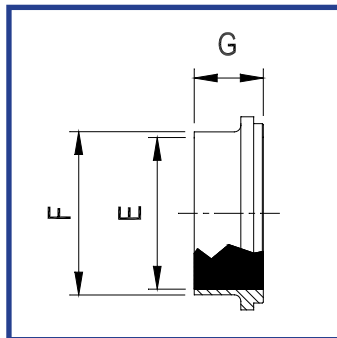

*Other Style Nut Available on request*

**IDF HEXAGONAL NUT 304**

STOCK CODE	SIZE	A (MM)	B (MM)	C (MM)
IN1	1"	30.50	30.00	46.00
IN112	1 1/2"	43.50	30.00	60.00
IN2	2"	57.00	30.00	75.00
IN212	2 1/2"	70.70	30.00	90.00
IN3	3"	83.30	30.00	105.00
IN4	4"	112.00	35.00	133.00

**IDF WELD MALE 316L, 304**

STOCK CODE	SIZE	E (MM)	F (MM)	G (MM)
IWM1	1"	22.00	25.65	21.50
IMW112	1 1/2"	34.90	38.35	21.5
IWM2	2"	47.60	51.50	21.50
IWM212	2 1/2"	60.30	63.75	21.50
IWM3	3"	73.00	76.45	21.50
IWM4	4"	97.60	101.85	30.00

**IDF WELD LINER 316L, 304**

STOCK CODE	SIZE	E (MM)	F (MM)	G (MM)
IWL1	1"	22.20	25.65	21.50
IWL112	1 1/2"	34.90	38.35	21.50
IWL2	2"	47.60	51.50	21.50
IWL212	2 1/2"	60.30	63.75	21.50
IWL3	3"	73.00	76.45	21.50
IWL4	4"	97.60	101.85	30.00

**IDF HEXAGONAL BLANK NUT & CHAIN 304**

STOCK CODE	SIZE	B (MM)	C (MM)
IBN1	1"	30.50	30.00
IBN112	1 1/2"	43.50	30.00
IBN2	2"	57.00	30.00
IBN212	2 1/2"	70.70	30.00
IBN3	3"	83.30	30.00
IBN4	4"	112.00	35.00