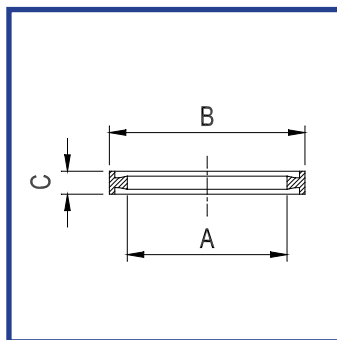

STOCK CODE	SIZE	A (MM)	B (MM)	C (MM)
N/A	1"	23.20	32.50	7.00
N/A	1 1/2"	35.90	46.00	7.00
N/A	2"	48.60	59.50	7.00
N/A	2 1/2"	61.30	73.20	7.00
N/A	3"	74.00	86.50	7.00
N/A	4"	98.60	119.00	9.60