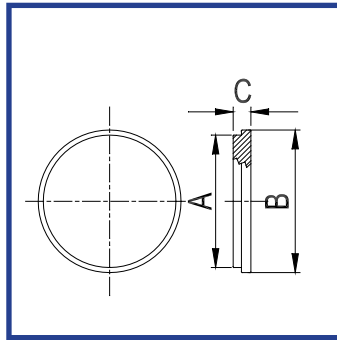

STOCK CODE	SIZE	A (MM)	B (MM)	C (MM)
IBC1	1"	29.20	33.80	7.00
IBC112	1 1/2"	42.70	47.00	7.00
IBC2	2"	56.20	60.50	7.00
IBC212	2 1/2"	69.90	74.00	7.00
IBC3	3"	82.60	87.50	7.00
IBC4	4"	111.10	120.60	8.00

IDF SEAL (NITRILE, EPDM, SILICONE, VITON)