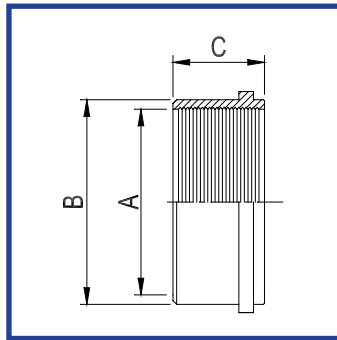

STOCK CODE	SIZE	A (MM)	B (MM)	C (MM)
IEL1	1"	25.50	29.20	20.00
IEL112	1 1/2"	38.20	42.70	20.00
IEL2	2"	50.90	56.20	25.00
IEL212	2 1/2"	63.60	69.90	30.00
IEL3	3"	76.30	82.60	30.00

IDF BLANK CAP 316L, 304