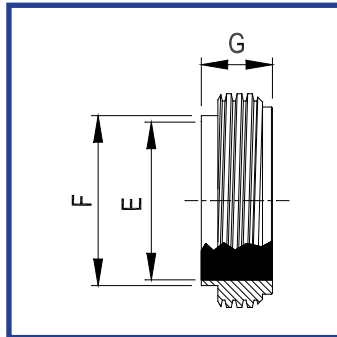

*Other Style Nut Available on request*

**IDF HEXAGONAL NUT 304**

STOCK CODE	SIZE	A (MM)	B (MM)	C (MM)
IN1	1"	30.50	30.00	46.00
IN112	1 1/2"	43.50	30.00	60.00
IN2	2"	57.00	30.00	75.00
IN212	2 1/2"	70.70	30.00	90.00
IN3	3"	83.30	30.00	105.00
IN4	4"	112.00	35.00	133.00

**IDF WELD MALE 316L, 304**

STOCK CODE	SIZE	E (MM)	F (MM)	G (MM)
IWM1	1"	22.00	25.65	21.50
IMW112	1 1/2"	34.90	38.35	21.5
IWM2	2"	47.60	51.50	21.50
IWM212	2 1/2"	60.30	63.75	21.50
IWM3	3"	73.00	76.45	21.50
IWM4	4"	97.60	101.85	30.00

**IDF WELD LINER 316L, 304**

STOCK CODE	SIZE	E (MM)	F (MM)	G (MM)
IWL1	1"	22.20	25.65	21.50
IWL112	1 1/2"	34.90	38.35	21.50
IWL2	2"	47.60	51.50	21.50
IWL212	2 1/2"	60.30	63.75	21.50
IWL3	3"	73.00	76.45	21.50
IWL4	4"	97.60	101.85	30.00

**IDF HEXAGONAL BLANK NUT & CHAIN 304**

STOCK CODE	SIZE	B (MM)	C (MM)
IBN1	1"	30.50	30.00
IBN112	1 1/2"	43.50	30.00
IBN2	2"	57.00	30.00
IBN212	2 1/2"	70.70	30.00
IBN3	3"	83.30	30.00
IBN4	4"	112.00	35.00