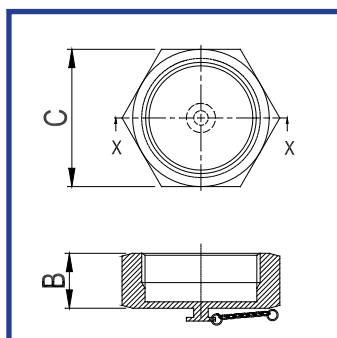

*Other Style Nut Available on request*

**IDF HEXAGONAL NUT 304**

STOCK CODE	SIZE	A (MM)	B (MM)	C (MM)
IN1	1"	30.50	30.00	46.00
IN112	1 1/2"	43.50	30.00	60.00
IN2	2"	57.00	30.00	75.00
IN212	2 1/2"	70.70	30.00	90.00
IN3	3"	83.30	30.00	105.00
IN4	4"	112.00	35.00	133.00

**IDF WELD MALE 316L, 304**

STOCK CODE	SIZE	E (MM)	F (MM)	G (MM)
IWM1	1"	22.00	25.65	21.50
IMW112	1 1/2"	34.90	38.35	21.5
IWM2	2"	47.60	51.50	21.50
IWM212	2 1/2"	60.30	63.75	21.50
IWM3	3"	73.00	76.45	21.50
IWM4	4"	97.60	101.85	30.00

**IDF WELD LINER 316L, 304**

STOCK CODE	SIZE	E (MM)	F (MM)	G (MM)
IWL1	1"	22.20	25.65	21.50
IWL112	1 1/2"	34.90	38.35	21.50
IWL2	2"	47.60	51.50	21.50
IWL212	2 1/2"	60.30	63.75	21.50
IWL3	3"	73.00	76.45	21.50
IWL4	4"	97.60	101.85	30.00

**IDF HEXAGONAL BLANK NUT & CHAIN 304**

STOCK CODE	SIZE	B (MM)	C (MM)
IBN1	1"	30.50	30.00
IBN112	1 1/2"	43.50	30.00
IBN2	2"	57.00	30.00
IBN212	2 1/2"	70.70	30.00
IBN3	3"	83.30	30.00
IBN4	4"	112.00	35.00