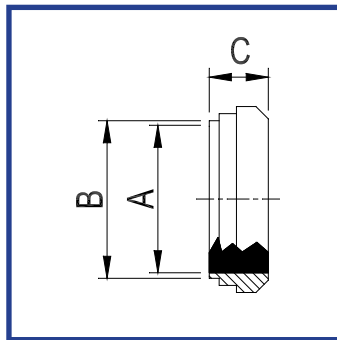

**3A 13H-HEX. NUT 316L, 304**

STOCK CODE	SIZE	A (MM)	B (MM)	C (MM)
N/A	1"	30.30	23.00	46.00
N/A	1 1/2"	43.40	24.60	61.10
N/A	2"	56.50	27.00	76.20
N/A	2 1/2"	69.60	29.60	91.30
N/A	3"	82.70	32.50	106.40
N/A	4"	108.90	38.10	137.60

**3A 15TRF-SHORT BEVEL SEAT WELD MALE 316L, 304**

STOCK CODE	SIZE	A (MM)	B (MM)	C (MM)
N/A	1"	22.20	25.65	18.30
N/A	1 1/2"	34.90	38.35	18.30
N/A	2"	47.60	51.05	19.10
N/A	2 1/2"	60.30	63.75	22.20
N/A	3"	73.00	76.45	23.10
N/A	4"	97.60	101.85	26.20

**3A 14PRF-SHORT BEVEL SEAT WELD LINER 316L, 304**

STOCK CODE	SIZE	A (MM)	B (MM)	C (MM)
N/A	1"	22.20	25.65	18.30
N/A	1 1/2"	34.90	38.35	18.30
N/A	2"	47.60	51.05	19.10
N/A	2 1/2"	60.30	63.75	22.20
N/A	3"	73.00	76.45	23.10
N/A	4"	97.60	101.85	26.20

**15A-LONG BEVEL SEAT WELD MALE 316L, 304**

STOCK CODE	SIZE	B (MM)	C (MM)	D (MM)
N/A	1"	22.20	25.65	34.90
N/A	1 1/2"	34.90	38.35	38.10
N/A	2"	47.60	51.05	38.10
N/A	2 1/2"	60.30	63.75	44.50
N/A	3"	73.00	76.45	44.50
N/A	4"	97.60	101.85	44.50