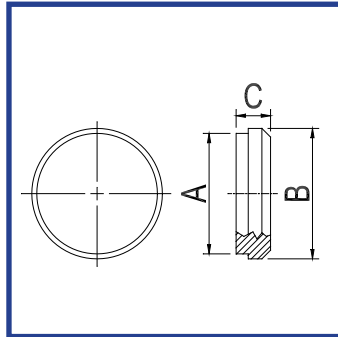

**3A 15TRF-SHORT BEVEL SEAT WELD MALE 316L, 304**

STOCK CODE	SIZE	A (MM)	B (MM)	C (MM)
N/A	1"	22.20	25.65	18.30
N/A	1 1/2"	34.90	38.35	18.30
N/A	2"	47.60	51.05	19.10
N/A	2 1/2"	60.30	63.75	22.20
N/A	3"	73.00	76.45	23.10
N/A	4"	97.60	101.85	26.20

**3A 14PRF-SHORT BEVEL SEAT WELD LINER 316L, 304**

STOCK CODE	SIZE	A (MM)	B (MM)	C (MM)
N/A	1"	22.20	25.65	18.30
N/A	1 1/2"	34.90	38.35	18.30
N/A	2"	47.60	51.05	19.10
N/A	2 1/2"	60.30	63.75	22.20
N/A	3"	73.00	76.45	23.10
N/A	4"	97.60	101.85	26.20

**15A-LONG BEVEL SEAT WELD MALE 316L, 304**

STOCK CODE	SIZE	B (MM)	C (MM)	D (MM)
N/A	1"	22.20	25.65	34.90
N/A	1 1/2"	34.90	38.35	38.10
N/A	2"	47.60	51.05	38.10
N/A	2 1/2"	60.30	63.75	44.50
N/A	3"	73.00	76.45	44.50
N/A	4"	97.60	101.85	44.50

**3A 14A-LONG BEVEL SEAT WELD LINER 316L, 304**

STOCK CODE	SIZE	A (MM)	B (MM)	C (MM)
N/A	1"	22.20	25.65	34.90
N/A	1 1/2"	34.90	38.35	38.10
N/A	2"	47.60	51.05	38.10
N/A	2 1/2"	60.30	63.75	44.50
N/A	3"	73.00	76.45	44.50
N/A	4"	97.60	101.85	44.50