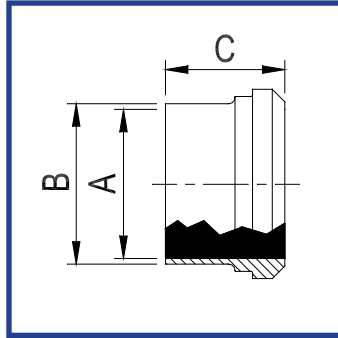

**3A 15TRF-SHORT BEVEL SEAT WELD MALE 316L, 304**

STOCK CODE	SIZE	A (MM)	B (MM)	C (MM)
N/A	1"	22.20	25.65	18.30
N/A	1 1/2"	34.90	38.35	18.30
N/A	2"	47.60	51.05	19.10
N/A	2 1/2"	60.30	63.75	22.20
N/A	3"	73.00	76.45	23.10
N/A	4"	97.60	101.85	26.20

**3A 14PRF-SHORT BEVEL SEAT WELD LINER 316L, 304**

STOCK CODE	SIZE	A (MM)	B (MM)	C (MM)
N/A	1"	22.20	25.65	18.30
N/A	1 1/2"	34.90	38.35	18.30
N/A	2"	47.60	51.05	19.10
N/A	2 1/2"	60.30	63.75	22.20
N/A	3"	73.00	76.45	23.10
N/A	4"	97.60	101.85	26.20

**15A-LONG BEVEL SEAT WELD MALE 316L, 304**

STOCK CODE	SIZE	B (MM)	C (MM)	D (MM)
N/A	1"	22.20	25.65	34.90
N/A	1 1/2"	34.90	38.35	38.10
N/A	2"	47.60	51.05	38.10
N/A	2 1/2"	60.30	63.75	44.50
N/A	3"	73.00	76.45	44.50
N/A	4"	97.60	101.85	44.50