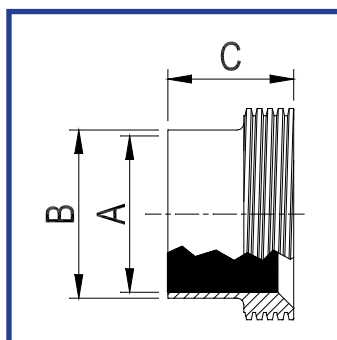

**3A 13H-HEX. NUT 316L, 304**

STOCK CODE	SIZE	A (MM)	B (MM)	C (MM)
N/A	1"	30.30	23.00	46.00
N/A	1 1/2"	43.40	24.60	61.10
N/A	2"	56.50	27.00	76.20
N/A	2 1/2"	69.60	29.60	91.30
N/A	3"	82.70	32.50	106.40
N/A	4"	108.90	38.10	137.60

**3A 15TRF-SHORT BEVEL SEAT WELD MALE 316L, 304**

STOCK CODE	SIZE	A (MM)	B (MM)	C (MM)
N/A	1"	22.20	25.65	18.30
N/A	1 1/2"	34.90	38.35	18.30
N/A	2"	47.60	51.05	19.10
N/A	2 1/2"	60.30	63.75	22.20
N/A	3"	73.00	76.45	23.10
N/A	4"	97.60	101.85	26.20

**3A 14PRF-SHORT BEVEL SEAT WELD LINER 316L, 304**

STOCK CODE	SIZE	A (MM)	B (MM)	C (MM)
N/A	1"	22.20	25.65	18.30
N/A	1 1/2"	34.90	38.35	18.30
N/A	2"	47.60	51.05	19.10
N/A	2 1/2"	60.30	63.75	22.20
N/A	3"	73.00	76.45	23.10
N/A	4"	97.60	101.85	26.20

**15A-LONG BEVEL SEAT WELD MALE 316L, 304**

STOCK CODE	SIZE	B (MM)	C (MM)	D (MM)
N/A	1"	22.20	25.65	34.90
N/A	1 1/2"	34.90	38.35	38.10
N/A	2"	47.60	51.05	38.10
N/A	2 1/2"	60.30	63.75	44.50
N/A	3"	73.00	76.45	44.50
N/A	4"	97.60	101.85	44.50