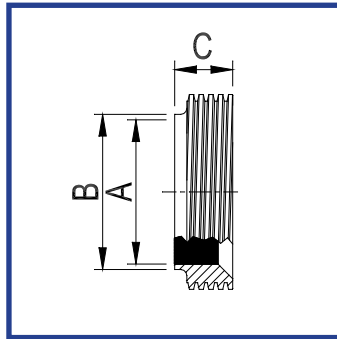

**3A 13H-HEX. NUT 316L, 304**

STOCK CODE	SIZE	A (MM)	B (MM)	C (MM)
N/A	1"	30.30	23.00	46.00
N/A	1 1/2"	43.40	24.60	61.10
N/A	2"	56.50	27.00	76.20
N/A	2 1/2"	69.60	29.60	91.30
N/A	3"	82.70	32.50	106.40
N/A	4"	108.90	38.10	137.60

**3A 15TRF-SHORT BEVEL SEAT WELD MALE 316L, 304**

STOCK CODE	SIZE	A (MM)	B (MM)	C (MM)
N/A	1"	22.20	25.65	18.30
N/A	1 1/2"	34.90	38.35	18.30
N/A	2"	47.60	51.05	19.10
N/A	2 1/2"	60.30	63.75	22.20
N/A	3"	73.00	76.45	23.10
N/A	4"	97.60	101.85	26.20

**3A 14PRF-SHORT BEVEL SEAT WELD LINER 316L, 304**

STOCK CODE	SIZE	A (MM)	B (MM)	C (MM)
N/A	1"	22.20	25.65	18.30
N/A	1 1/2"	34.90	38.35	18.30
N/A	2"	47.60	51.05	19.10
N/A	2 1/2"	60.30	63.75	22.20
N/A	3"	73.00	76.45	23.10
N/A	4"	97.60	101.85	26.20

**15A-LONG BEVEL SEAT WELD MALE 316L, 304**

STOCK CODE	SIZE	B (MM)	C (MM)	D (MM)
N/A	1"	22.20	25.65	34.90
N/A	1 1/2"	34.90	38.35	38.10
N/A	2"	47.60	51.05	38.10
N/A	2 1/2"	60.30	63.75	44.50
N/A	3"	73.00	76.45	44.50
N/A	4"	97.60	101.85	44.50