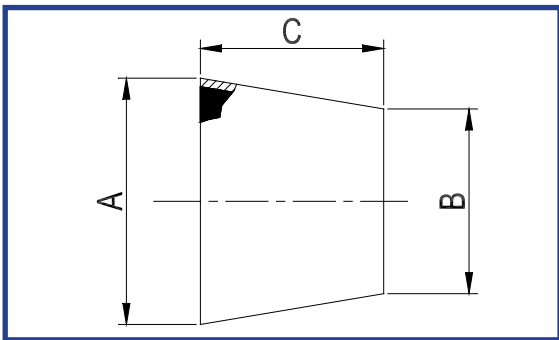

CONCENTRIC REDUCER 304,304L,316,316L

ECCENTRIC REDUCER 304,304L,316,316L

STOCK CODE	SIZE	A (MM)	B (MM)	C (MM)	D (MM)
N/A	3/4" X 1/2"	19.00	12.70	15.00	14.00
N/A	1" X 1/2"	25.40	12.70	21.00	23.00
N/A	1" X 3/4"	25.40	19.00	15.00	22.00
N/A	1 1/2" X 1"	38.10	25.40	29.00	35.00
N/A	2" X 1"	50.80	25.40	53.00	54.00
N/A	2" X 1 1/2"	50.80	38.01	41.00	36.00
N/A	2 1/2" X 1"	63.50	25.40	82.00	76.00
N/A	2 1/2" X 1 1/2"	63.50	38.10	64.00	66.00
N/A	2 1/2" X 2"	63.50	50.80	40.00	35.00
N/A	3" X 1"	76.10	25.40	110.00	112.00
N/A	3" X 1 1/2"	76.10	38.10	81.00	78.00
N/A	3" X 2"	76.10	50.80	55.00	66.00
N/A	3" X 2 1/2"	76.10	63.50	41.00	44.00
N/A	4" X 1 1/2"	101.60	25.40	160.00	155.00
N/A	4" X 2"	101.60	38.10	135.00	122.00
N/A	4" X 2"	101.60	50.80	106.00	97.00
N/A	4" X 2 1/2"	101.60	63.50	76.00	73.00
N/A	4" X 3"	101.60	76.10	53.00	77.00