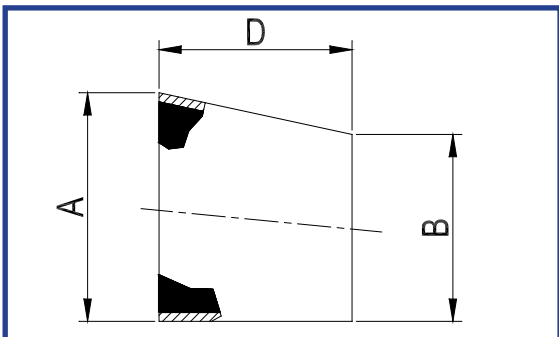

CONCENTRIC REDUCER 304,304L,316,316L

ECCENTRIC REDUCER 304,304L,316,316L

STOCK CODE	SIZE	A (MM)	B (MM)	C (MM)	D (MM)
N/A	3/4" X 1/2"	19.00	12.70	15.00	14.00
N/A	1" X 1/2"	25.40	12.70	21.00	23.00
N/A	1" X 3/4"	25.40	19.00	15.00	22.00
N/A	1 1/2" X 1"	38.10	25.40	29.00	35.00
N/A	2" X 1"	50.80	25.40	53.00	54.00
N/A	2" X 1 1/2"	50.80	38.01	41.00	36.00
N/A	2 1/2" X 1"	63.50	25.40	82.00	76.00
N/A	2 1/2" X 1 1/2"	63.50	38.10	64.00	66.00
N/A	2 1/2" X 2"	63.50	50.80	40.00	35.00
N/A	3" X 1"	76.10	25.40	110.00	112.00
N/A	3" X 1 1/2"	76.10	38.10	81.00	78.00
N/A	3" X 2"	76.10	50.80	55.00	66.00
N/A	3" X 2 1/2"	76.10	63.50	41.00	44.00
N/A	4" X 1 1/2"	101.60	25.40	160.00	155.00
N/A	4" X 2"	101.60	38.10	135.00	122.00
N/A	4" X 2"	101.60	50.80	106.00	97.00
N/A	4" X 2 1/2"	101.60	63.50	76.00	73.00
N/A	4" X 3"	101.60	76.10	53.00	77.00