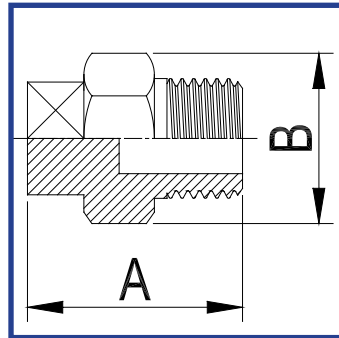

HEXAGON REDUCING BUSHING (Male/Female) 304/316

BSP MALE HOSETAIL (Male) 304/316

STOCK CODE	SIZE	A (MM)	B (MM)	C (MM)
BHT18	1/8"	45.0	12.5	4.5
BHT14	1/4"	47.0	16.5	6.35
BHT38	3/8"	55.0	20.0	9.5
BHT12	1/2"	64.0	23.5	12.7
BHT34	3/4"	68.0	31.0	19.05
BHT1	1"	71.0	38.5	25.4
BHT114	1 1/4"	80.0	46.0	31.8
BHT112	1 1/2"	95.0	52.0	38.1
BHT2	2"	105.0	62.0	50.8
BHT212	2 1/2"	107.0	80.0	63.5
BHT3	3"	112.0	91.0	76.2
BHT4	4"	130.0	116.5	101.6

BSP WELDING NIPPLE (Male) 304/316

STOCK CODE	SIZE	A (MM)	B (MM)
BWN18	1/8"	10.2	30.0
BWN14	1/4"	13.5	30.0
BWN38	3/8"	17.2	30.0
BWN12	1/2"	21.3	35.0
BWN34	3/4"	26.9	40.0
BWN1	1"	33.7	40.0
BWN114	1 1/4"	42.4	50.0
BWN112	1 1/2"	48.3	50.0
BWN2	2"	60.3	50.0
BWN212	2 1/2"	76.1	60.0
BWN3	3"	88.9	70.0
BWN4	4"	114.3	80.0

BSP ROUND CAP BANDED (Female) 304/316

STOCK CODE	SIZE	A (MM)	B (MM)
BRC18	1/8"	18.0	15.0
BRC14	1/4"	21.0	17.0
BRC38	3/8"	24.0	17.0
BRC12	1/2"	27.3	19.0
BRC34	3/4"	35.0	24.0
BRC1	1"	42.0	29.0
BRC114	1 1/4"	52.0	32.0
BRC112	1 1/2"	57.5	34.0
BRC2	2"	69.3	38.0
BRC212	2 1/2"	91.0	43.0
BRC3	3"	106.0	48.0
BRC4	4"	133.0	53.0

HEXAGON PLUG- TAPER THREAD (Male) 304/316

STOCK CODE	SIZE	A (MM)	B (MM)
BHP18	1/8"	17.0	12.0
BHP14	1/4"	17.5	16.0
BHP38	3/8"	18.0	20.0
BHP12	1/2"	25.0	24.0
BHP34	3/4"	26.0	30.0
BHP1	1"	29.0	38.0
BHP114	1 1/4"	35.0	46.0
BHP112	1 1/2"	38.0	52.0
BHP2	2"	39.0	65.0
BHP212	2 1/2"	44.0	81.0
BHP3	3"	54.0	94.0
BHP4	4"	125.0	64.7