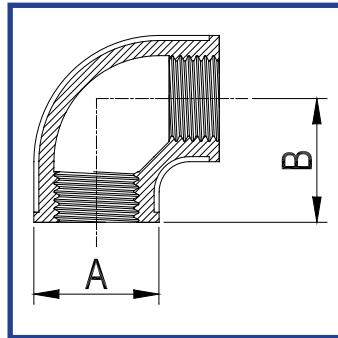

ELBOW 90° EQUAL BANDED (Female/Female) 304/316

STOCK CODE	SIZE	A (MM)	B (MM)
B90E18	1/8"	18.0	17.6
B90E14	1/4"	21.3	20.0
B90E38	3/8"	23.5	21.3
B90E12	1/2"	29.0	27.0
B90E34	3/4"	35.0	33.0
B90E1	1"	43.0	38.0
B90E114	1 1/4"	52.0	45.0
B90E112	1 1/2"	58.0	50.0
B90E2	2"	71.0	58.0
B90E212	2 1/2"	86.5	69.3
B90E3	3"	99.0	77.5
B90E4	4"	125.0	97.3

ELBOW 45 DEG BANDED (Female/Female) 304/316

STOCK CODE	SIZE	A (MM)	B (MM)
B45E18	1/8"	18.0	17.5
B45E14	1/4"	21.0	19.4
B45E38	3/8"	26.0	20.7
B45E12	1/2"	29.0	22.0
B45E34	3/4"	35.0	25.0
B45E1	1"	43.0	28.0
B45E114	1 1/4"	52.0	33.0
B45E112	1 1/2"	58.0	36.0
B45E2	2"	71.0	43.0
B45E212	2 1/2"	86.5	48.5
B45E3	3"	99.0	53.8
B45E4	4"	125.0	64.7

STREET ELBOW 90° BANDED (Male/Female) 304/316

STOCK CODE	SIZE	A (MM)	B (MM)	
BSE18	1/8"	15.0	26.0	19.0
BSE14	1/4"	18.0	28.3	19.0
BSE38	3/8"	23.0	35.0	22.5
BSE12	1/2"	29.0	42.0	29.0
BSE34	3/4"	35.0	50.5	33.0
BSE1	1"	43.0	52.0	38.0
BSE114	1 1/4"	52.0	60.0	45.0
BSE112	1 1/2"	58.0	65.0	50.0
BSE2	2"	71.0	74.0	58.0
BSE212	2 1/2"	84.0	99.5	68.0
BSE3	3"	96.0	115.5	78.0
BSE4	4"	121.0	146.5	97.0

CROSS BANDED (Female/Female) 304/316

STOCK CODE	SIZE	A (MM)	B (MM)
N/A	1/8"	15.2	17.0
N/A	1/4"	19.7	19.0
N/A	3/8"	23.3	22.9
N/A	1/2"	28.0	26.8
N/A	3/4"	34.8	32.0
N/A	1"	43.6	37.5
N/A	1 1/4"	53.0	45.9
N/A	1 1/2"	58.0	47.6
N/A	2"	71.0	56.3
N/A	2 1/2"	87.0	69.0
N/A	3"	99.0	78.0
N/A	4"	125.0	97.0