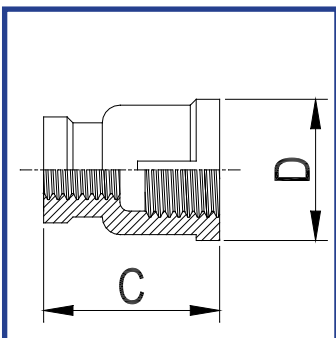

**HEXAGON NIPPLE REDUCING
(Female/Female) 304/316**