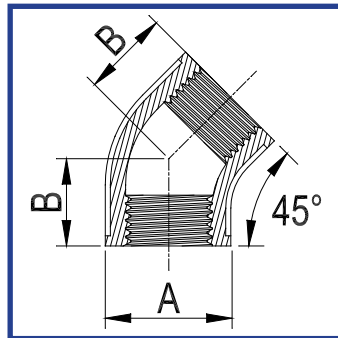

ELBOW 90° EQUAL BANDED (Female/Female) 304/316

STOCK CODE	SIZE	A (MM)	B (MM)
B90E18	1/8"	18.0	17.6
B90E14	1/4"	21.3	20.0
B90E38	3/8"	23.5	21.3
B90E12	1/2"	29.0	27.0
B90E34	3/4"	35.0	33.0
B90E1	1"	43.0	38.0
B90E114	1 1/4"	52.0	45.0
B90E112	1 1/2"	58.0	50.0
B90E2	2"	71.0	58.0
B90E212	2 1/2"	86.5	69.3
B90E3	3"	99.0	77.5
B90E4	4"	125.0	97.3

ELBOW 45 DEG BANDED (Female/Female) 304/316

STOCK CODE	SIZE	A (MM)	B (MM)
B45E18	1/8"	18.0	17.5
B45E14	1/4"	21.0	19.4
B45E38	3/8"	26.0	20.7
B45E12	1/2"	29.0	22.0
B45E34	3/4"	35.0	25.0
B45E1	1"	43.0	28.0
B45E114	1 1/4"	52.0	33.0
B45E112	1 1/2"	58.0	36.0
B45E2	2"	71.0	43.0
B45E212	2 1/2"	86.5	48.5
B45E3	3"	99.0	53.8
B45E4	4"	125.0	64.7

STREET ELBOW 90° BANDED (Male/Female) 304/316

STOCK CODE	SIZE	A (MM)	B (MM)	
BSE18	1/8"	15.0	26.0	19.0
BSE14	1/4"	18.0	28.3	19.0
BSE38	3/8"	23.0	35.0	22.5
BSE12	1/2"	29.0	42.0	29.0
BSE34	3/4"	35.0	50.5	33.0
BSE1	1"	43.0	52.0	38.0
BSE114	1 1/4"	52.0	60.0	45.0
BSE112	1 1/2"	58.0	65.0	50.0
BSE2	2"	71.0	74.0	58.0
BSE212	2 1/2"	84.0	99.5	68.0
BSE3	3"	96.0	115.5	78.0
BSE4	4"	121.0	146.5	97.0

CROSS BANDED (Female/Female) 304/316

STOCK CODE	SIZE	A (MM)	B (MM)
N/A	1/8"	15.2	17.0
N/A	1/4"	19.7	19.0
N/A	3/8"	23.3	22.9
N/A	1/2"	28.0	26.8
N/A	3/4"	34.8	32.0
N/A	1"	43.6	37.5
N/A	1 1/4"	53.0	45.9
N/A	1 1/2"	58.0	47.6
N/A	2"	71.0	56.3
N/A	2 1/2"	87.0	69.0
N/A	3"	99.0	78.0
N/A	4"	125.0	97.0