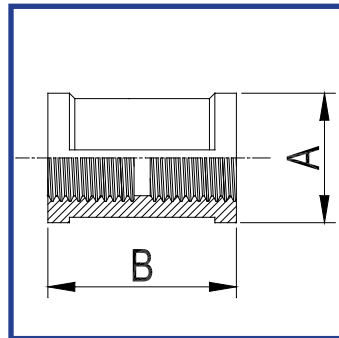

BSP WELDING NIPPLE (Male) 304/316

STOCK CODE	SIZE	A (MM)	B (MM)
BWN18	1/8"	10.2	30.0
BWN14	1/4"	13.5	30.0
BWN38	3/8"	17.2	30.0
BWN12	1/2"	21.3	35.0
BWN34	3/4"	26.9	40.0
BWN1	1"	33.7	40.0
BWN114	1 1/4"	42.4	50.0
BWN112	1 1/2"	48.3	50.0
BWN2	2"	60.3	50.0
BWN212	2 1/2"	76.1	60.0
BWN3	3"	88.9	70.0
BWN4	4"	114.3	80.0

BSP ROUND CAP BANDED (Female) 304/316

STOCK CODE	SIZE	A (MM)	B (MM)
BRC18	1/8"	18.0	15.0
BRC14	1/4"	21.0	17.0
BRC38	3/8"	24.0	17.0
BRC12	1/2"	27.3	19.0
BRC34	3/4"	35.0	24.0
BRC1	1"	42.0	29.0
BRC114	1 1/4"	52.0	32.0
BRC112	1 1/2"	57.5	34.0
BRC2	2"	69.3	38.0
BRC212	2 1/2"	91.0	43.0
BRC3	3"	106.0	48.0
BRC4	4"	133.0	53.0

HEXAGON PLUG- TAPER THREAD (Male) 304/316

STOCK CODE	SIZE	A (MM)	B (MM)
BHP18	1/8"	17.0	12.0
BHP14	1/4"	17.5	16.0
BHP38	3/8"	18.0	20.0
BHP12	1/2"	25.0	24.0
BHP34	3/4"	26.0	30.0
BHP1	1"	29.0	38.0
BHP114	1 1/4"	35.0	46.0
BHP112	1 1/2"	38.0	52.0
BHP2	2"	39.0	65.0
BHP212	2 1/2"	44.0	81.0
BHP3	3"	54.0	94.0
BHP4	4"	125.0	64.7

BSP SQUARE PLUG (Male) 304/316

STOCK CODE	SIZE	A (MM)	B (MM)
BSP18	1/8"	19.0	6x6
BSP14	1/4"	20.0	9x9
BSP38	3/8"	22.0	11x11
BSP12	1/2"	25.0	13x13
BSP34	3/4"	27.0	16x16
BSP1	1"	32.0	20x20
BSP114	1 1/4"	35.0	24x24
BSP112	1 1/2"	37.0	25x25
BSP2	2"	38.0	32x32
BSP212	2 1/2"	48.0	42x42
BSP3	3"	52.0	46x46
BSP4	4"	62.00	58x58