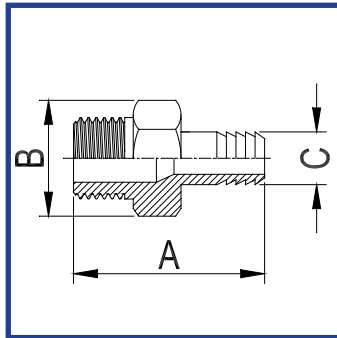

HEXAGON REDUCING BUSHING (Male/Female) 304/316

**HEXAGON REDUCING NIPPLE
(Male/Male) 304/316**

**REDUCING SOCKET
(Female/Female) 304/316**

STOCK CODE	SIZE	A (MM)	B (MM)	C (MM)	D (MM)	E (MM)	F (MM)
N/A	1½" x 1"	53.0	50.0	53.0	59.0	52.0	36.0
N/A	1½" x 1¼"	59.0	50.0	53.0	59.4	52.0	36.0
N/A	2" x ¼"	-	-	-	-	63.0	36.0
N/A	2" x ½"	52.0	63.0	50.5	70.5	63.0	36.0
N/A	2" x ¾"	56.0	63.0	51.0	72.5	63.0	36.0
N/A	2" x 1"	57.0	63.0	56.0	72.8	63.0	36.0
N/A	2" x 1¼"	58.0	63.0	56.0	72.0	63.0	36.0
N/A	2" x 1½"	64.0	64.0	57.0	72.0	63.0	36.0
N/A	2½" x 1"	63.0	80.0	60.0	86.7	81.0	45.0
N/A	2½" x 1¼"	66.0	80.0	60.0	86.5	81.0	45.0
N/A	2½" x 1½"	66.0	80.0	60.0	86.7	81.0	45.0
N/A	2½" x 2"	77.0	76.3	60.8	86.8	81.0	45.0
N/A	3" x 1"	68.0	95.0	62.0	100.0	-	-
N/A	3" x 1¼"	72.0	95.0	62.0	99.0	-	-
N/A	3" x 1½"	72.0	95.0	62.0	99.0	95.0	47.0
N/A	3" x 2"	74.0	95.0	62.0	98.0	95.0	47.0
N/A	3" x 2½"	84.0	95.0	62.0	100.0	95.0	47.0
N/A	4" x 1¼"	82.0	125.0	-	-	-	-
N/A	4" x 1½"	82.0	125.0	-	-	-	-
N/A	4" x 2"	82.0	125.0	-	-	119.0	52.0
N/A	4" x 2½"	82.0	125.0	65.0	128.0	119.0	52.0

HEXAGON REDUCING BUSHING (Male/Female) 304/316

BSP MALE HOSETAIL (Male) 304/316

STOCK CODE	SIZE	A (MM)	B (MM)	C (MM)
BHT18	1/8"	45.0	12.5	4.5
BHT14	1/4"	47.0	16.5	6.35
BHT38	3/8"	55.0	20.0	9.5
BHT12	1/2"	64.0	23.5	12.7
BHT34	3/4"	68.0	31.0	19.05
BHT1	1"	71.0	38.5	25.4
BHT114	1 1/4"	80.0	46.0	31.8
BHT112	1 1/2"	95.0	52.0	38.1
BHT2	2"	105.0	62.0	50.8
BHT212	2 1/2"	107.0	80.0	63.5
BHT3	3"	112.0	91.0	76.2
BHT4	4"	130.0	116.5	101.6