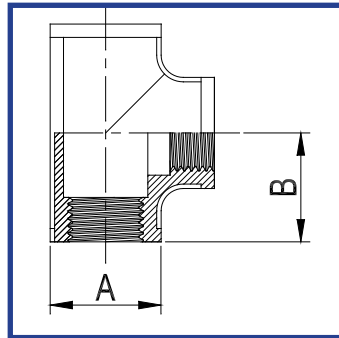

ELBOW 45 DEG BANDED (Female/Female) 304/316

STOCK CODE	SIZE	A (MM)	B (MM)
B45E18	1/8"	18.0	17.5
B45E14	1/4"	21.0	19.4
B45E38	3/8"	26.0	20.7
B45E12	1/2"	29.0	22.0
B45E34	3/4"	35.0	25.0
B45E1	1"	43.0	28.0
B45E114	1 1/4"	52.0	33.0
B45E112	1 1/2"	58.0	36.0
B45E2	2"	71.0	43.0
B45E212	2 1/2"	86.5	48.5
B45E3	3"	99.0	53.8
B45E4	4"	125.0	64.7

STREET ELBOW 90° BANDED (Male/Female) 304/316

STOCK CODE	SIZE	A (MM)	B (MM)	
BSE18	1/8"	15.0	26.0	19.0
BSE14	1/4"	18.0	28.3	19.0
BSE38	3/8"	23.0	35.0	22.5
BSE12	1/2"	29.0	42.0	29.0
BSE34	3/4"	35.0	50.5	33.0
BSE1	1"	43.0	52.0	38.0
BSE114	1 1/4"	52.0	60.0	45.0
BSE112	1 1/2"	58.0	65.0	50.0
BSE2	2"	71.0	74.0	58.0
BSE212	2 1/2"	84.0	99.5	68.0
BSE3	3"	96.0	115.5	78.0
BSE4	4"	121.0	146.5	97.0

CROSS BANDED (Female/Female) 304/316

STOCK CODE	SIZE	A (MM)	B (MM)
N/A	1/8"	15.2	17.0
N/A	1/4"	19.7	19.0
N/A	3/8"	23.3	22.9
N/A	1/2"	28.0	26.8
N/A	3/4"	34.8	32.0
N/A	1"	43.6	37.5
N/A	1 1/4"	53.0	45.9
N/A	1 1/2"	58.0	47.6
N/A	2"	71.0	56.3
N/A	2 1/2"	87.0	69.0
N/A	3"	99.0	78.0
N/A	4"	125.0	97.0

TEE BANDED (Female/Female/Female) 304/316

STOCK CODE	SIZE	A (MM)	B (MM)
BET18	1/8"	18.0	17.0
BET14	1/4"	21.3	21.0
BET38	3/8"	23.5	23.6
BET12	1/2"	29.0	27.0
BET34	3/4"	35.0	33.0
BET1	1"	43.0	38.0
BET114	1 1/4"	52.0	45.0
BET112	1 1/2"	58.0	50.0
BET2	2"	71.0	58.0
BET212	2 1/2"	86.6	68.7
BET3	3"	99.2	77.8
BET4	4"	125.0	97.0