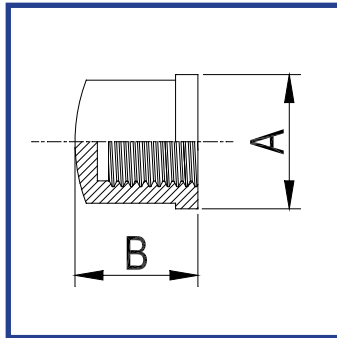

HEXAGON REDUCING BUSHING (Male/Female) 304/316

**HEXAGON REDUCING NIPPLE
(Male/Male) 304/316**

**REDUCING SOCKET
(Female/Female) 304/316**

STOCK CODE	SIZE	A (MM)	B (MM)	C (MM)	D (MM)	E (MM)	F (MM)
N/A	1½" x 1"	53.0	50.0	53.0	59.0	52.0	36.0
N/A	1½" x 1¼"	59.0	50.0	53.0	59.4	52.0	36.0
N/A	2" x ¼"	-	-	-	-	63.0	36.0
N/A	2" x ½"	52.0	63.0	50.5	70.5	63.0	36.0
N/A	2" x ¾"	56.0	63.0	51.0	72.5	63.0	36.0
N/A	2" x 1"	57.0	63.0	56.0	72.8	63.0	36.0
N/A	2" x 1¼"	58.0	63.0	56.0	72.0	63.0	36.0
N/A	2" x 1½"	64.0	64.0	57.0	72.0	63.0	36.0
N/A	2½" x 1"	63.0	80.0	60.0	86.7	81.0	45.0
N/A	2½" x 1¼"	66.0	80.0	60.0	86.5	81.0	45.0
N/A	2½" x 1½"	66.0	80.0	60.0	86.7	81.0	45.0
N/A	2½" x 2"	77.0	76.3	60.8	86.8	81.0	45.0
N/A	3" x 1"	68.0	95.0	62.0	100.0	-	-
N/A	3" x 1¼"	72.0	95.0	62.0	99.0	-	-
N/A	3" x 1½"	72.0	95.0	62.0	99.0	95.0	47.0
N/A	3" x 2"	74.0	95.0	62.0	98.0	95.0	47.0
N/A	3" x 2½"	84.0	95.0	62.0	100.0	95.0	47.0
N/A	4" x 1¼"	82.0	125.0	-	-	-	-
N/A	4" x 1½"	82.0	125.0	-	-	-	-
N/A	4" x 2"	82.0	125.0	-	-	119.0	52.0
N/A	4" x 2½"	82.0	125.0	65.0	128.0	119.0	52.0

HEXAGON REDUCING BUSHING (Male/Female) 304/316

BSP MALE HOSETAIL (Male) 304/316

STOCK CODE	SIZE	A (MM)	B (MM)	C (MM)
BHT18	1/8"	45.0	12.5	4.5
BHT14	1/4"	47.0	16.5	6.35
BHT38	3/8"	55.0	20.0	9.5
BHT12	1/2"	64.0	23.5	12.7
BHT34	3/4"	68.0	31.0	19.05
BHT1	1"	71.0	38.5	25.4
BHT114	1 1/4"	80.0	46.0	31.8
BHT112	1 1/2"	95.0	52.0	38.1
BHT2	2"	105.0	62.0	50.8
BHT212	2 1/2"	107.0	80.0	63.5
BHT3	3"	112.0	91.0	76.2
BHT4	4"	130.0	116.5	101.6

BSP WELDING NIPPLE (Male) 304/316

STOCK CODE	SIZE	A (MM)	B (MM)
BWN18	1/8"	10.2	30.0
BWN14	1/4"	13.5	30.0
BWN38	3/8"	17.2	30.0
BWN12	1/2"	21.3	35.0
BWN34	3/4"	26.9	40.0
BWN1	1"	33.7	40.0
BWN114	1 1/4"	42.4	50.0
BWN112	1 1/2"	48.3	50.0
BWN2	2"	60.3	50.0
BWN212	2 1/2"	76.1	60.0
BWN3	3"	88.9	70.0
BWN4	4"	114.3	80.0