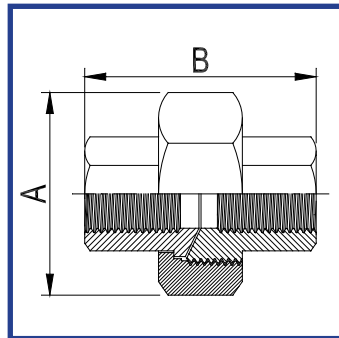

STREET ELBOW 90° BANDED (Male/Female) 304/316

STOCK CODE	SIZE	A (MM)	B (MM)	
BSE18	1/8"	15.0	26.0	19.0
BSE14	1/4"	18.0	28.3	19.0
BSE38	3/8"	23.0	35.0	22.5
BSE12	1/2"	29.0	42.0	29.0
BSE34	3/4"	35.0	50.5	33.0
BSE1	1"	43.0	52.0	38.0
BSE114	1 1/4"	52.0	60.0	45.0
BSE112	1 1/2"	58.0	65.0	50.0
BSE2	2"	71.0	74.0	58.0
BSE212	2 1/2"	84.0	99.5	68.0
BSE3	3"	96.0	115.5	78.0
BSE4	4"	121.0	146.5	97.0

CROSS BANDED (Female/Female) 304/316

STOCK CODE	SIZE	A (MM)	B (MM)
N/A	1/8"	15.2	17.0
N/A	1/4"	19.7	19.0
N/A	3/8"	23.3	22.9
N/A	1/2"	28.0	26.8
N/A	3/4"	34.8	32.0
N/A	1"	43.6	37.5
N/A	1 1/4"	53.0	45.9
N/A	1 1/2"	58.0	47.6
N/A	2"	71.0	56.3
N/A	2 1/2"	87.0	69.0
N/A	3"	99.0	78.0
N/A	4"	125.0	97.0

TEE BANDED (Female/Female/Female) 304/316

STOCK CODE	SIZE	A (MM)	B (MM)
BET18	1/8"	18.0	17.0
BET14	1/4"	21.3	21.0
BET38	3/8"	23.5	23.6
BET12	1/2"	29.0	27.0
BET34	3/4"	35.0	33.0
BET1	1"	43.0	38.0
BET114	1 1/4"	52.0	45.0
BET112	1 1/2"	58.0	50.0
BET2	2"	71.0	58.0
BET212	2 1/2"	86.6	68.7
BET3	3"	99.2	77.8
BET4	4"	125.0	97.0

UNION CONICAL JOINT (Female/Female) 304/316

STOCK CODE	SIZE	A (MM)	B (MM)
BU18	1/8"	25.0	29.0
BU14	1/4"	30.0	37.5
BU38	3/8"	35.0	38.0
BU12	1/2"	42.0	42.0
BU34	3/4"	47.0	50.4
BU1	1"	53.0	48.0
BU114	1 1/4"	71.0	59.0
BU112	1 1/2"	78.0	64.0
BU2	2"	92.0	69.0
BU212	2 1/2"	112.0	80.0
BU3	3"	126.0	88.0
BU4	4"	157.0	108.0