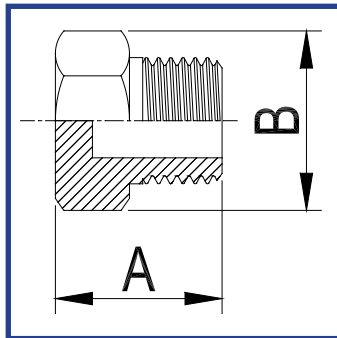

HEXAGON REDUCING BUSHING (Male/Female) 304/316

BSP MALE HOSETAIL (Male) 304/316

STOCK CODE	SIZE	A (MM)	B (MM)	C (MM)
BHT18	1/8"	45.0	12.5	4.5
BHT14	1/4"	47.0	16.5	6.35
BHT38	3/8"	55.0	20.0	9.5
BHT12	1/2"	64.0	23.5	12.7
BHT34	3/4"	68.0	31.0	19.05
BHT1	1"	71.0	38.5	25.4
BHT114	1 1/4"	80.0	46.0	31.8
BHT112	1 1/2"	95.0	52.0	38.1
BHT2	2"	105.0	62.0	50.8
BHT212	2 1/2"	107.0	80.0	63.5
BHT3	3"	112.0	91.0	76.2
BHT4	4"	130.0	116.5	101.6

BSP WELDING NIPPLE (Male) 304/316

STOCK CODE	SIZE	A (MM)	B (MM)
BWN18	1/8"	10.2	30.0
BWN14	1/4"	13.5	30.0
BWN38	3/8"	17.2	30.0
BWN12	1/2"	21.3	35.0
BWN34	3/4"	26.9	40.0
BWN1	1"	33.7	40.0
BWN114	1 1/4"	42.4	50.0
BWN112	1 1/2"	48.3	50.0
BWN2	2"	60.3	50.0
BWN212	2 1/2"	76.1	60.0
BWN3	3"	88.9	70.0
BWN4	4"	114.3	80.0

BSP ROUND CAP BANDED (Female) 304/316

STOCK CODE	SIZE	A (MM)	B (MM)
BRC18	1/8"	18.0	15.0
BRC14	1/4"	21.0	17.0
BRC38	3/8"	24.0	17.0
BRC12	1/2"	27.3	19.0
BRC34	3/4"	35.0	24.0
BRC1	1"	42.0	29.0
BRC114	1 1/4"	52.0	32.0
BRC112	1 1/2"	57.5	34.0
BRC2	2"	69.3	38.0
BRC212	2 1/2"	91.0	43.0
BRC3	3"	106.0	48.0
BRC4	4"	133.0	53.0

HEXAGON PLUG- TAPER THREAD (Male) 304/316

STOCK CODE	SIZE	A (MM)	B (MM)
BHP18	1/8"	17.0	12.0
BHP14	1/4"	17.5	16.0
BHP38	3/8"	18.0	20.0
BHP12	1/2"	25.0	24.0
BHP34	3/4"	26.0	30.0
BHP1	1"	29.0	38.0
BHP114	1 1/4"	35.0	46.0
BHP112	1 1/2"	38.0	52.0
BHP2	2"	39.0	65.0
BHP212	2 1/2"	44.0	81.0
BHP3	3"	54.0	94.0
BHP4	4"	125.0	64.7