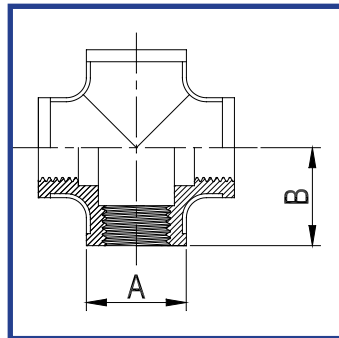

ELBOW 90° EQUAL BANDED (Female/Female) 304/316

STOCK CODE	SIZE	A (MM)	B (MM)
B90E18	1/8"	18.0	17.6
B90E14	1/4"	21.3	20.0
B90E38	3/8"	23.5	21.3
B90E12	1/2"	29.0	27.0
B90E34	3/4"	35.0	33.0
B90E1	1"	43.0	38.0
B90E114	1 1/4"	52.0	45.0
B90E112	1 1/2"	58.0	50.0
B90E2	2"	71.0	58.0
B90E212	2 1/2"	86.5	69.3
B90E3	3"	99.0	77.5
B90E4	4"	125.0	97.3

ELBOW 45 DEG BANDED (Female/Female) 304/316

STOCK CODE	SIZE	A (MM)	B (MM)
B45E18	1/8"	18.0	17.5
B45E14	1/4"	21.0	19.4
B45E38	3/8"	26.0	20.7
B45E12	1/2"	29.0	22.0
B45E34	3/4"	35.0	25.0
B45E1	1"	43.0	28.0
B45E114	1 1/4"	52.0	33.0
B45E112	1 1/2"	58.0	36.0
B45E2	2"	71.0	43.0
B45E212	2 1/2"	86.5	48.5
B45E3	3"	99.0	53.8
B45E4	4"	125.0	64.7

STREET ELBOW 90° BANDED (Male/Female) 304/316

STOCK CODE	SIZE	A (MM)	B (MM)	
BSE18	1/8"	15.0	26.0	19.0
BSE14	1/4"	18.0	28.3	19.0
BSE38	3/8"	23.0	35.0	22.5
BSE12	1/2"	29.0	42.0	29.0
BSE34	3/4"	35.0	50.5	33.0
BSE1	1"	43.0	52.0	38.0
BSE114	1 1/4"	52.0	60.0	45.0
BSE112	1 1/2"	58.0	65.0	50.0
BSE2	2"	71.0	74.0	58.0
BSE212	2 1/2"	84.0	99.5	68.0
BSE3	3"	96.0	115.5	78.0
BSE4	4"	121.0	146.5	97.0

CROSS BANDED (Female/Female) 304/316

STOCK CODE	SIZE	A (MM)	B (MM)
N/A	1/8"	15.2	17.0
N/A	1/4"	19.7	19.0
N/A	3/8"	23.3	22.9
N/A	1/2"	28.0	26.8
N/A	3/4"	34.8	32.0
N/A	1"	43.6	37.5
N/A	1 1/4"	53.0	45.9
N/A	1 1/2"	58.0	47.6
N/A	2"	71.0	56.3
N/A	2 1/2"	87.0	69.0
N/A	3"	99.0	78.0
N/A	4"	125.0	97.0