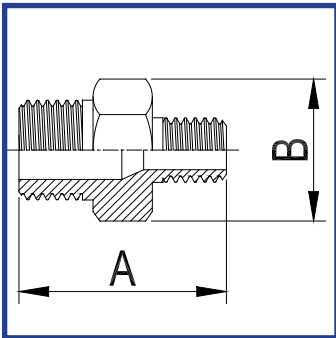

**HEXAGON NIPPLE REDUCING
(Male/Male) 304/316**