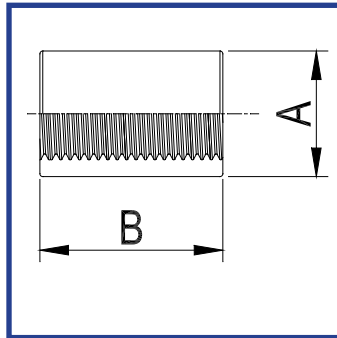

BSP SOCKET PLAIN (Female/Female) 304/316

STOCK CODE	SIZE	A (MM)	B (MM)
BS18	1/8"	15.0	17.0
BS14	1/4"	18.5	25.0
BS38	3/8"	21.3	26.0
BS12	1/2"	27.7	34.0
BS34	3/4"	33.0	36.0
BS1	1"	39.7	43.3
BS114	1 1/4"	49.0	48.0
BS112	1 1/2"	55.0	48.0
BS2	2"	67.0	56.0
BS212	2 1/2"	82.9	65.6
BS3	3"	96.0	71.0
BS4	4"	123.6	83.5