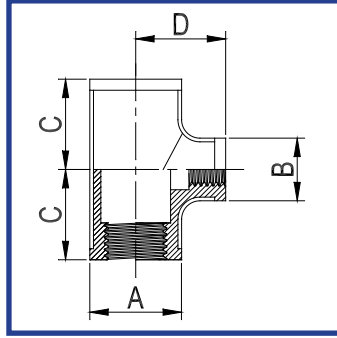

BSP REDUCING SOCKET TEE (Female/Female) 304/316

STOCK CODE	SIZE	A (MM)	B (MM)	C (MM)	D (MM)
N/A	½" x 1/8"	28.8	16.9	22.0	23.0
N/A	½" x ¼"	28.8	20.8	24.0	24.0
N/A	½" x 3/8"	28.8	23.3	26.0	25.0
N/A	¾" x ¼"	35.8	20.8	25.0	27.0
N/A	¾" x 3/8"	35.8	23.3	28.0	28.0
N/A	¾" x ½"	37.0	30.0	30.0	31.5
N/A	1" x ¼"	43.3	20.8	28.0	31.0
N/A	1" x 3/8"	43.3	23.3	30.0	31.0
N/A	1" x ½"	44.0	30.5	32.0	33.4
N/A	1" x ¾"	43.3	35.8	34.0	35.0
N/A	1¼" x 3/8"	51.4	23.3	32.0	36.0
N/A	1¼" x ½"	51.4	28.8	34.0	38.0
N/A	1¼" x ¾"	51.4	35.8	38.0	40.0
N/A	1¼" x 1"	51.4	43.3	40.0	42.0
N/A	1½" x 3/8"	57.9	23.3	34.0	40.0
N/A	1½" x ½"	57.9	28.8	35.0	42.0
N/A	1½" x ¾"	57.9	35.8	38.0	43.0
N/A	1½" x 1"	57.9	43.3	41.0	45.0
N/A	1½" x 1¼"	57.9	51.4	45.0	48.0
N/A	2" x ½"	70.6	28.8	38.0	48.0
N/A	2" x ¾"	70.6	35.8	41.0	49.0
N/A	2" x 1"	70.6	43.3	44.0	51.0
N/A	2" x 1¼"	70.6	51.4	48.0	54.0
N/A	2" x 1½"	70.6	57.9	52.0	55.0