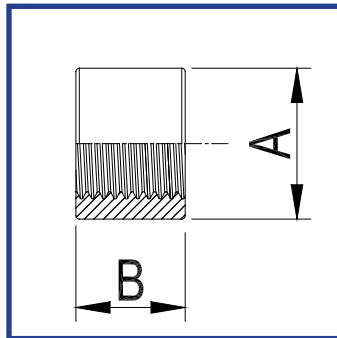

BSP HALF SOCKET PLAIN (Female/Female) 304/316

STOCK CODE	SIZE	A (MM)	B (MM)
BHS18	1/8"	15.0	10.0
BHS14	1/4"	18.5	11.0
BHS38	3/8"	21.3	12.0
BHS12	1/2"	27.7	15.5
BHS34	3/4"	33.0	17.4
BHS1	1"	39.7	20.0
BHS114	1 1/4"	49.0	22.0
BHS112	1 1/2"	55.0	22.0
BHS2	2"	67.0	26.9
BHS212	2 1/2"	82.9	31.0
BHS3	3"	96.0	34.0
BHS4	4"	123.6	39.0