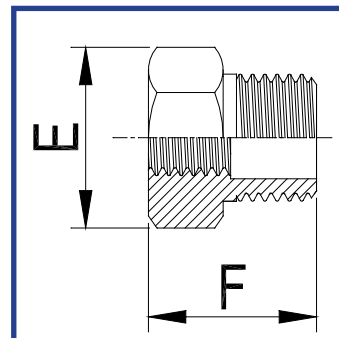

HEXAGON REDUCING BUSHING (Male/Female) 304/316

**HEXAGON REDUCING NIPPLE
(Male/Male) 304/316**

**REDUCING SOCKET
(Female/Female) 304/316**

STOCK CODE	SIZE	A (MM)	B (MM)	C (MM)	D (MM)	E (MM)	F (MM)
N/A	1½" x 1"	53.0	50.0	53.0	59.0	52.0	36.0
N/A	1½" x 1¼"	59.0	50.0	53.0	59.4	52.0	36.0
N/A	2" x ¼"	-	-	-	-	63.0	36.0
N/A	2" x ½"	52.0	63.0	50.5	70.5	63.0	36.0
N/A	2" x ¾"	56.0	63.0	51.0	72.5	63.0	36.0
N/A	2" x 1"	57.0	63.0	56.0	72.8	63.0	36.0
N/A	2" x 1¼"	58.0	63.0	56.0	72.0	63.0	36.0
N/A	2" x 1½"	64.0	64.0	57.0	72.0	63.0	36.0
N/A	2½" x 1"	63.0	80.0	60.0	86.7	81.0	45.0
N/A	2½" x 1¼"	66.0	80.0	60.0	86.5	81.0	45.0
N/A	2½" x 1½"	66.0	80.0	60.0	86.7	81.0	45.0
N/A	2½" x 2"	77.0	76.3	60.8	86.8	81.0	45.0
N/A	3" x 1"	68.0	95.0	62.0	100.0	-	-
N/A	3" x 1¼"	72.0	95.0	62.0	99.0	-	-
N/A	3" x 1½"	72.0	95.0	62.0	99.0	95.0	47.0
N/A	3" x 2"	74.0	95.0	62.0	98.0	95.0	47.0
N/A	3" x 2½"	84.0	95.0	62.0	100.0	95.0	47.0
N/A	4" x 1¼"	82.0	125.0	-	-	-	-
N/A	4" x 1½"	82.0	125.0	-	-	-	-
N/A	4" x 2"	82.0	125.0	-	-	119.0	52.0
N/A	4" x 2½"	82.0	125.0	65.0	128.0	119.0	52.0

HEXAGON REDUCING BUSHING (Male/Female) 304/316

BSP MALE HOSETAIL (Male) 304/316

STOCK CODE	SIZE	A (MM)	B (MM)	C (MM)
BHT18	1/8"	45.0	12.5	4.5
BHT14	1/4"	47.0	16.5	6.35
BHT38	3/8"	55.0	20.0	9.5
BHT12	1/2"	64.0	23.5	12.7
BHT34	3/4"	68.0	31.0	19.05
BHT1	1"	71.0	38.5	25.4
BHT114	1 1/4"	80.0	46.0	31.8
BHT112	1 1/2"	95.0	52.0	38.1
BHT2	2"	105.0	62.0	50.8
BHT212	2 1/2"	107.0	80.0	63.5
BHT3	3"	112.0	91.0	76.2
BHT4	4"	130.0	116.5	101.6