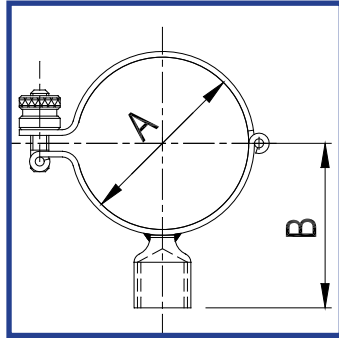

BKS CLIP - Round Hinged Hanger With ½" BSP ROUND SOCKET 304

STOCK CODE	SIZE	B (MM)	C (MM)
PCP12	½"	12.7	40.0
PC34	¾"	19.0	40.0
PC1	1"	25.4	40.0
PC112	1½"	38.1	46.5
PCP2	2"	50.8	53.0
PCP212	2½"	63.5	59.5
PCP3	3"	76.2	66.0
PCP312	3 ½"	88.9	72.0
PCP4	4"	101.6	78.5

SBKS CLIP - Round Saddle Hanger With ½" BSP ROUND SOCKET 304

STOCK CODE	SIZE	B (MM)	C (MM)
N/A	½"	12.7	40.0
N/A	¾"	19.0	40.0
N/A	1"	25.4	40.0
N/A	1½"	38.1	46.5
N/A	2"	50.8	53.0
N/A	2½"	63.5	59.5
N/A	3"	76.2	66.0
N/A	3 ½"	88.9	72.0
N/A	4"	101.6	78.5
N/A	4 ½"	114.3	85.0
N/A	5"	129.0	92.5
N/A	6"	154.0	105.0