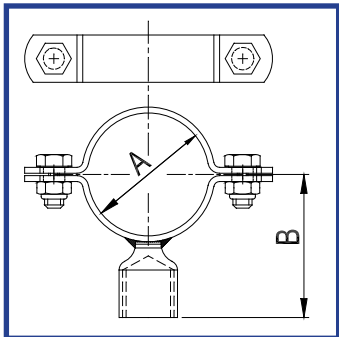

BKS CLIP - Round Hinged Hanger With ½" BSP ROUND SOCKET 304

STOCK CODE	SIZE	B (MM)	C (MM)
PCP12	½"	12.7	40.0
PC34	¾"	19.0	40.0
PC1	1"	25.4	40.0
PC112	1½"	38.1	46.5
PCP2	2"	50.8	53.0
PCP212	2½"	63.5	59.5
PCP3	3"	76.2	66.0
PCP312	3 ½"	88.9	72.0
PCP4	4"	101.6	78.5

SBKS CLIP - Round Saddle Hanger With ½" BSP ROUND SOCKET 304

STOCK CODE	SIZE	B (MM)	C (MM)
N/A	½"	12.7	40.0
N/A	¾"	19.0	40.0
N/A	1"	25.4	40.0
N/A	1½"	38.1	46.5
N/A	2"	50.8	53.0
N/A	2½"	63.5	59.5
N/A	3"	76.2	66.0
N/A	3 ½"	88.9	72.0
N/A	4"	101.6	78.5
N/A	4 ½"	114.3	85.0
N/A	5"	129.0	92.5
N/A	6"	154.0	105.0